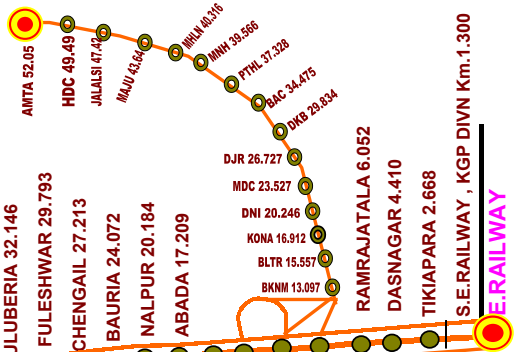

IRON

ELECTRIFIED LINE	
NON ELECTRIFIED	

ADRA DIVISION
KGP DIVN 129.350

WEST BENGAL

LEGEND

AEN HEAD OFFICE	
OTHER WAY SIDE OFFICER	
LOCO SHED	
GOODS SHED	
WORKSHOP	
STORE	
MAJOR YARD	
JUNC. STN	
SINGLE LINE	
TRIPLE LINE	
DOUBLE LINE	
ARME	
STATE BOUNDARY	
ART	
MFD SPL	
HEALTH UNIT	

BAY OF BENGAL

ORISSA

EAST COST RLY
BHADRAK

S.E. RAILWAY

SYSTEM MAP

KHARAGPUR DIVISION

(NOT TO SCALE)

DRAWN BY : A.S.PANIGRAHI / SSE