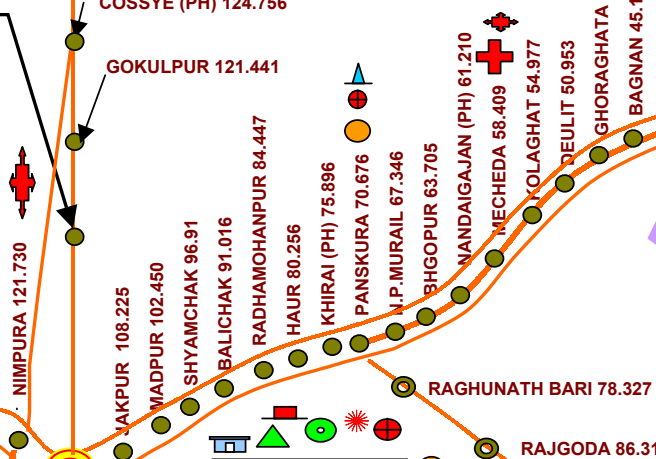

IRON

ELECTRIFIED LINE	
NON ELECTRIFIED	

ADRA DIVISION
KGP DIVN 129.350

WEST BENGAL

LEGEND

AEN HEAD OFFICE	
OTHER WAY SIDE OFFICER	
LOCO SHED	
GOODS SHED	
WORKSHOP	
STORE	
MAJOR YARD	
JUNC. STN	
SINGLE LINE	
TRIPLE LINE	
DOUBLE LINE	
ARME	
STATE BOUNDARY	
ART	
MFD SPL	
HEALTH UNIT	

BAY OF BENGAL

ORISSA

EAST COST RLY
BHADRAK

S.E. RAILWAY

SYSTEM MAP

KHARAGPUR DIVISION

(NOT TO SCALE)

DRAWN BY : A.S.PANIGRAHI / SSE