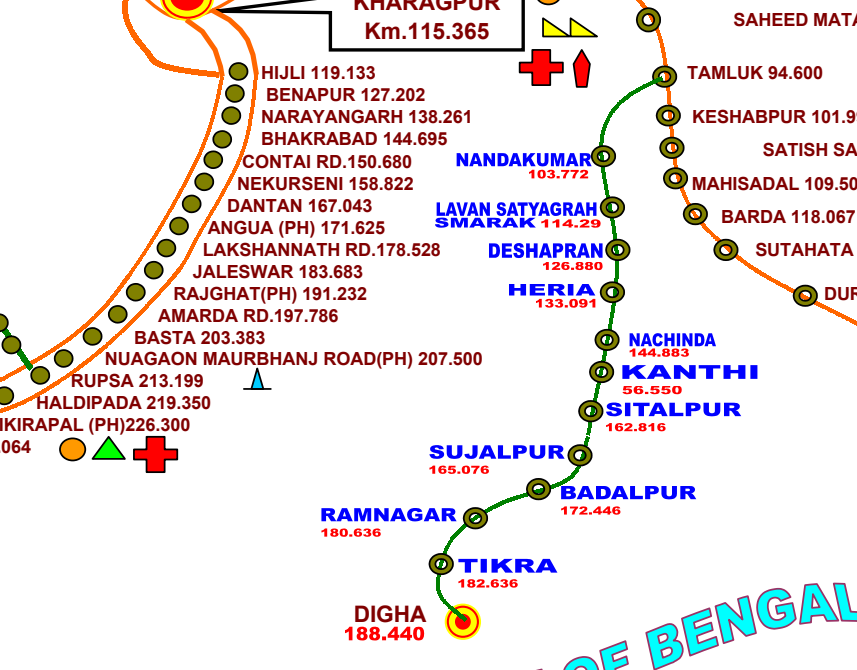

IRON

ELECTRIFIED LINE	
NON ELECTRIFIED	

ADRA DIVISION
KGP DIVN 129.350

WEST BENGAL

LEGEND

AEN HEAD OFFICE	
OTHER WAY SIDE OFFICER	
LOCO SHED	
GOODS SHED	
WORKSHOP	
STORE	
MAJOR YARD	
JUNC. STN	
SINGLE LINE	
TRIPLE LINE	
DOUBLE LINE	
ARME	
STATE BOUNDARY	
ART	
MFD SPL	
HEALTH UNIT	

BAY OF BENGAL

ORISSA

EAST COST RLY
BHADRAK

S.E. RAILWAY

SYSTEM MAP

KHARAGPUR DIVISION

(NOT TO SCALE)

DRAWN BY : A.S.PANIGRAHI / SSE