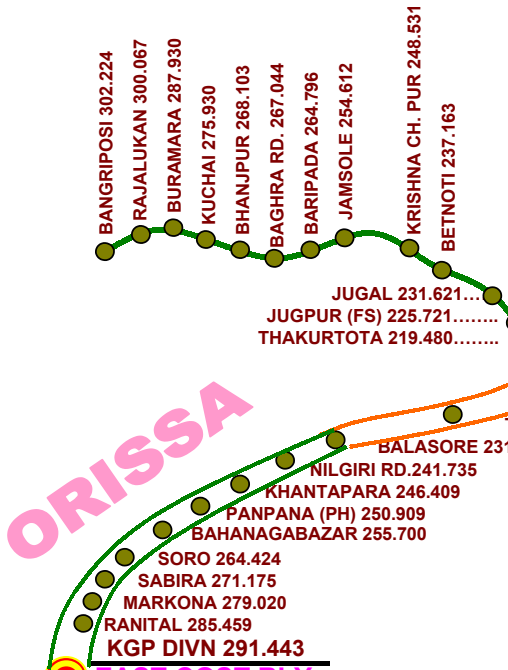

IRON

ELECTRIFIED LINE	
NON ELECTRIFIED	

ADRA DIVISION
KGP DIVN 129.350

WEST BENGAL

LEGEND

AEN HEAD OFFICE	
OTHER WAY SIDE OFFICER	
LOCO SHED	
GOODS SHED	
WORKSHOP	
STORE	
MAJOR YARD	
JUNC. STN	
SINGLE LINE	
TRIPLE LINE	
DOUBLE LINE	
ARME	
STATE BOUNDARY	
ART	
MFD SPL	
HEALTH UNIT	

BAY OF BENGAL

ORISSA

EAST COST RLY
BHADRAK

S.E. RAILWAY

SYSTEM MAP

KHARAGPUR DIVISION

(NOT TO SCALE)

DRAWN BY : A.S.PANIGRAHI / SSE