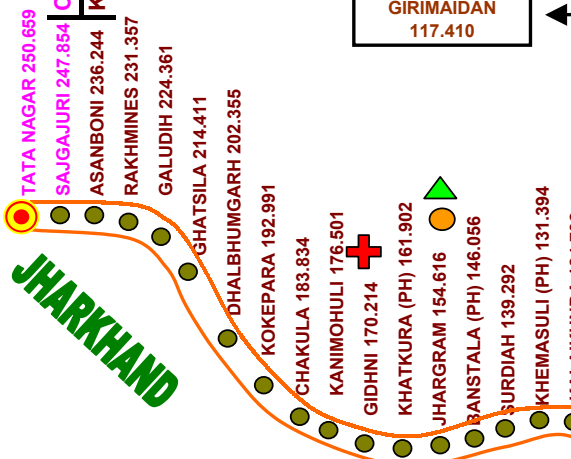

IRON

ELECTRIFIED LINE	
NON ELECTRIFIED	

ADRA DIVISION
KGP DIVN 129.350

WEST BENGAL

LEGEND

AEN HEAD OFFICE	
OTHER WAY SIDE OFFICER	
LOCO SHED	
GOODS SHED	
WORKSHOP	
STORE	
MAJOR YARD	
JUNC. STN	
SINGLE LINE	
TRIPLE LINE	
DOUBLE LINE	
ARME	
STATE BOUNDARY	
ART	
MFD SPL	
HEALTH UNIT	

BAY OF BENGAL

ORISSA

EAST COST RLY
BHADRAK

S.E. RAILWAY

SYSTEM MAP

KHARAGPUR DIVISION

(NOT TO SCALE)

DRAWN BY : A.S.PANIGRAHI / SSE